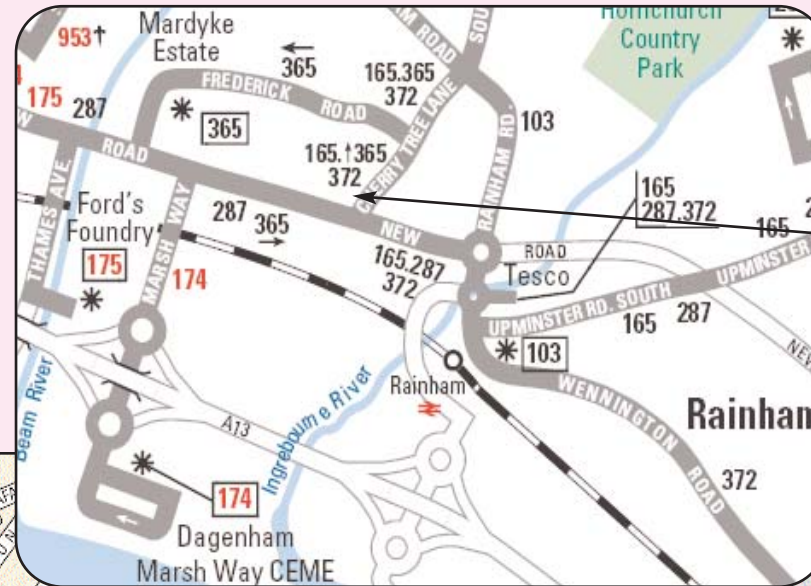

Redbridge Business Education Partnership (ReBEP) Ltd

DIRECTIONS

Rainham House is on the old A13 (A1306) near to the Dovers Corner roundabout - postcode is RM13 8RH. Rainham Mainline Station is approximately 20 minutes walk. The station is on the Fenchurch Street Line (accessible from Barking Station) which is also on the District Line.

There also several bus routes as indicated on the map below.

ReBEP
Suite 3, 3rd Floor, Rainham House, Manor Way, RAINHAM. RM13 8RH

Tel: 0845 249 9971
Fax: 0845 249 9981